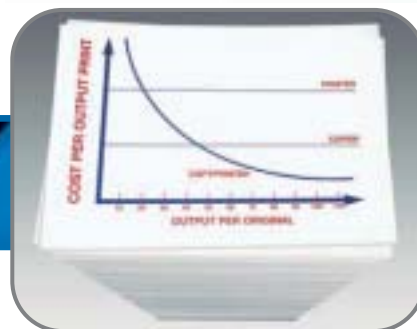

High speed, low cost printing with user-friendly features

A common commercial challenge for organizations operating in sectors such as education, government and non-profit, is the requirement for high-speed print production at a low, controllable cost. Using digital technology, the DX3240 and DX3440 CopyPrinters from Gestetner have been specifically designed to produce volumes of document output at high quality.

The DX3240 and DX3440 will add flexibility to your document production with versatile paper handling to deliver a variety of single-sheet output requirements. More print jobs can be accepted, production easily monitored and documents sorted for easy distribution throughout your organization. Each model is easy to use, reliable and maintains productive performance.

Compelling speed and quality make the Gestetner DX3240 and DX3440 the ideal choice for flexible and cost-effective high volume document production within your organization.

Gestetner's unique approach links people with knowledge and expertise, combining our wide experience of innovative, document related Products and Software Solutions with our world class Business and Professional Services to deliver the best Total Document Solutions for your business.